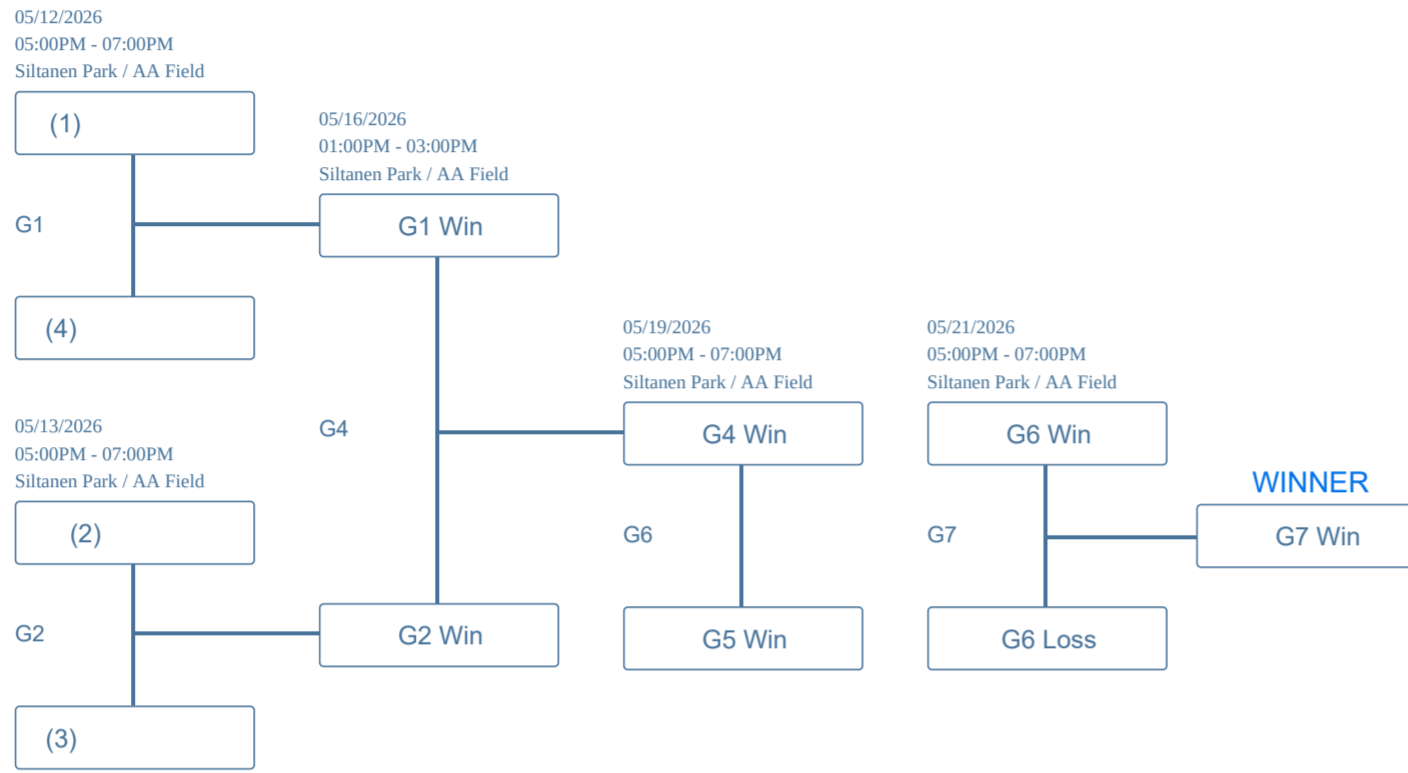

2026 Spring AA Playoffs >> 2026 Spring Season >> Double A - Player/Coach Pitch

1 2 3 4 5 6 7 **8** Tournament Preview
Preview final schedule

Type : Tournament
Activity : Baseball

Start Date : 5/12/2026
End Date : 5/21/2026

Export To [Audit Report](#) [Email](#) [Post](#)

Double Elimination Winners Bracket

Double Elimination Consolation Bracket

Order	Round	Home Team	Away Team	Date	Start Time	End Time	Location	Field
-------	-------	-----------	-----------	------	------------	----------	----------	-------

Winners Bracket

1	1	Seed 1	Seed 4	05/12/2026 [Tue]	05:00 PM	07:00 PM	Siltanen Park	AA Field
2	1	Seed 2	Seed 3	05/13/2026 [Wed]	05:00 PM	07:00 PM	Siltanen Park	AA Field
4	2	G1 Win	G2 Win	05/16/2026 [Sat]	01:00 PM	03:00 PM	Siltanen Park	AA Field
6	3	G4 Win	G5 Win	05/19/2026 [Tue]	05:00 PM	07:00 PM	Siltanen Park	AA Field
7	4	G6 Win	G6 Loss	05/21/2026 [Thu]	05:00 PM	07:00 PM	Siltanen Park	AA Field