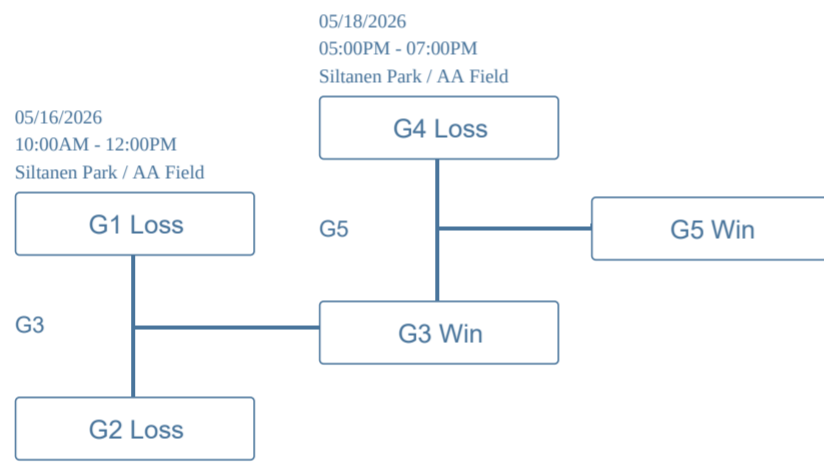

Order	Round	Home Team	Away Team	Date	Start Time	End Time	Location	Field

Winners Bracket

1	1	Seed 1	Seed 4	05/12/2026 [Tue]	05:00 PM	07:00 PM	Siltanen Park	AA Field
2	1	Seed 2	Seed 3	05/13/2026 [Wed]	05:00 PM	07:00 PM	Siltanen Park	AA Field
4	2	G1 Win	G2 Win	05/16/2026 [Sat]	01:00 PM	03:00 PM	Siltanen Park	AA Field
6	3	G4 Win	G5 Win	05/19/2026 [Tue]	05:00 PM	07:00 PM	Siltanen Park	AA Field
7	4	G6 Win	G6 Loss	05/21/2026 [Thu]	05:00 PM	07:00 PM	Siltanen Park	AA Field

Consolation Bracket

3	1	G1 Loss	G2 Loss	05/16/2026 [Sat]	10:00 AM	12:00 PM	Siltanen Park	AA Field
5	2	G4 Loss	G3 Win	05/18/2026 [Mon]	05:00 PM	07:00 PM	Siltanen Park	AA Field

[Save & Finish](#)